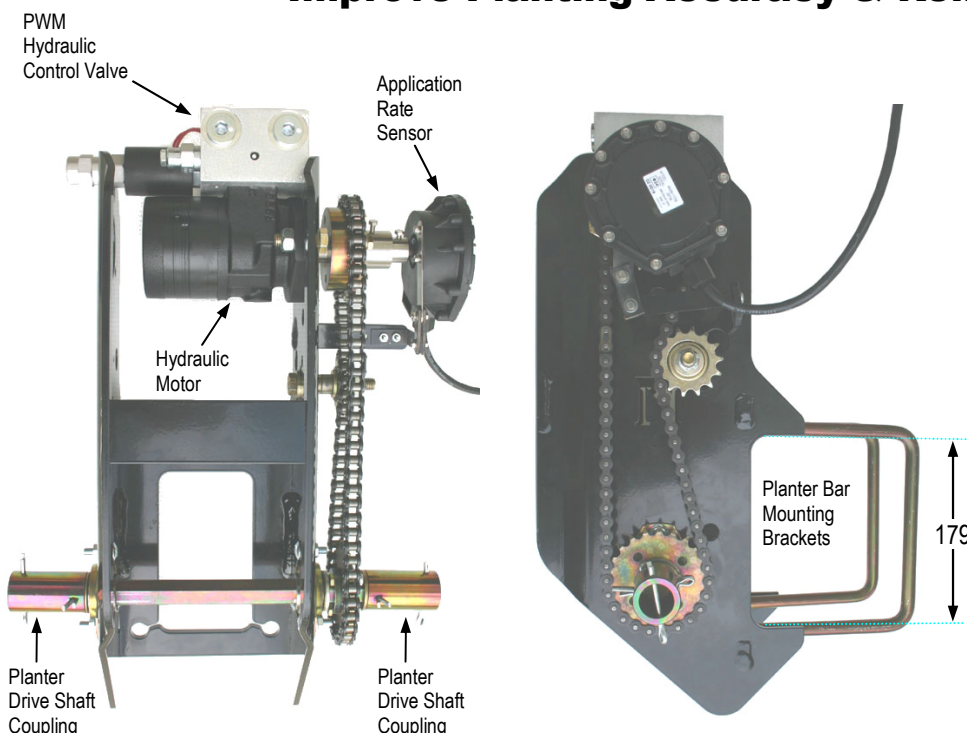

Hydraulic Planter Rate Drive Kit

Improve Planting Accuracy & Reliability

Replaces the existing Ground Drive Gearbox.

Interfaces with your controller to allow you to plant at the exact planting population you require, without the need to change gears.

Mud build up on your tyres will not affect planting rates.

Requires less maintenance than a mechanical ground drive system.